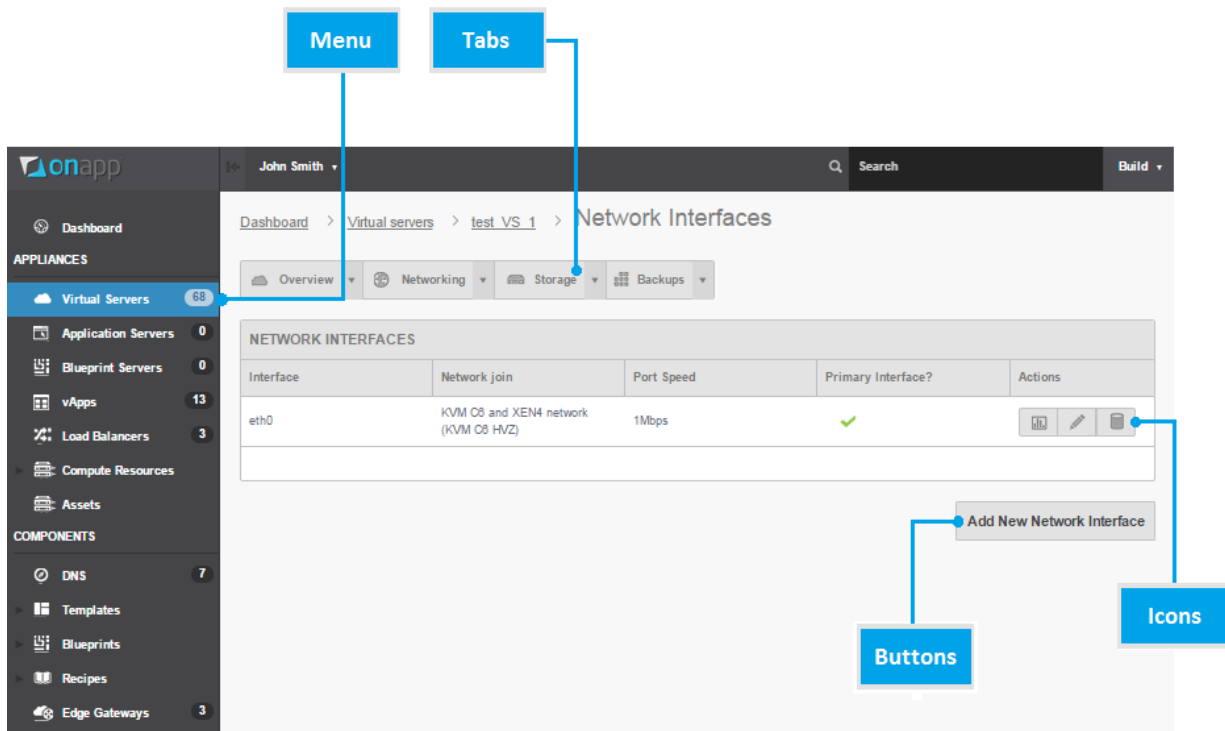

OnApp 4.2 Administration Guide

This guide provides an overview of OnApp's cloud deployment and management software, and explains in detail how to configure and manage your cloud using the OnApp Control Panel interface.

Key to interface and icons

This guide refers to various elements of the OnApp interface, including Menu items, Tabs, Icons and Buttons. These are illustrated below. The specific functions available depend on the permissions assigned to the user currently logged in.

This guide is aimed at Administrators and Users with limited permissions will not be able to access all functionality, or may be denied access to functions they can see.

The following icons are referred to in this guide: