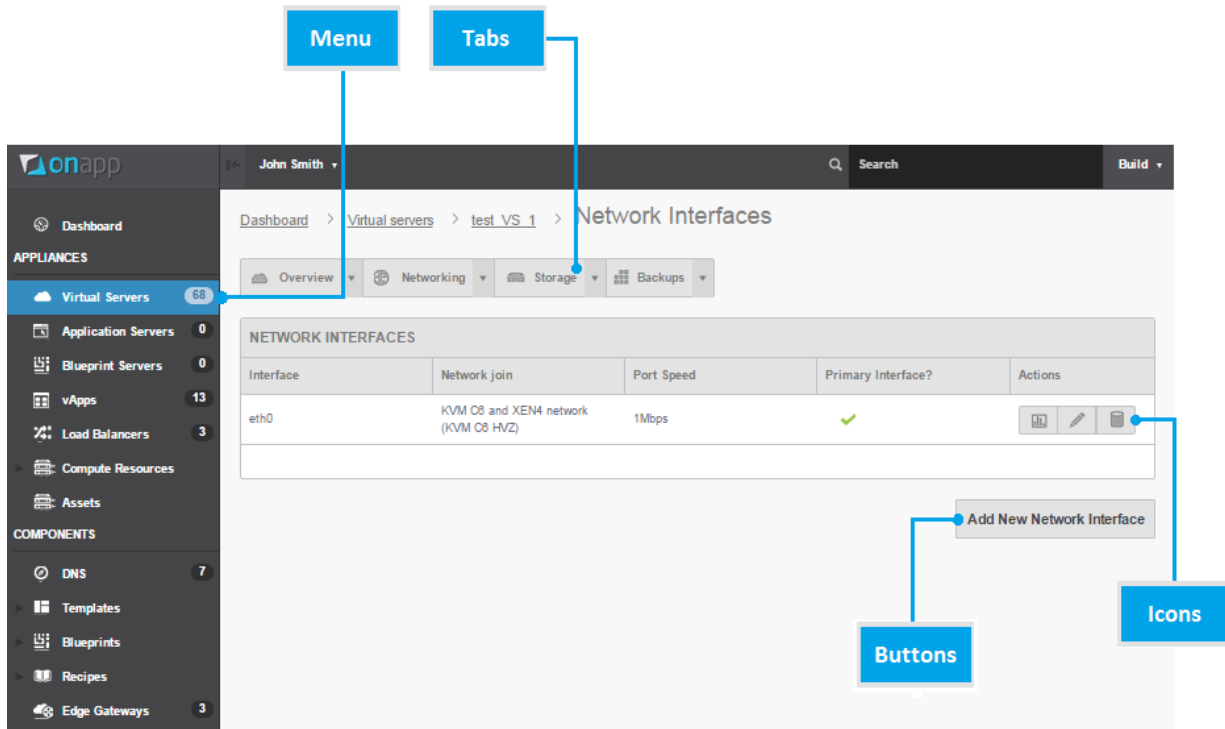

OnApp 5.1 Administration Guide

This guide provides an overview of OnApp's cloud deployment and management software, and explains in detail how to configure and manage your cloud using the OnApp Control Panel interface.

Key to interface and icons

This guide refers to various elements of the OnApp interface, including Menu items, Tabs, Icons and Buttons. These are illustrated below. The specific functions available depend on the permissions assigned to the user currently logged in.

This guide is aimed at Administrators and Users with limited permissions will not be able to access all functionality, or may be denied access to functions they can see.

The following icons are referred to in this guide: