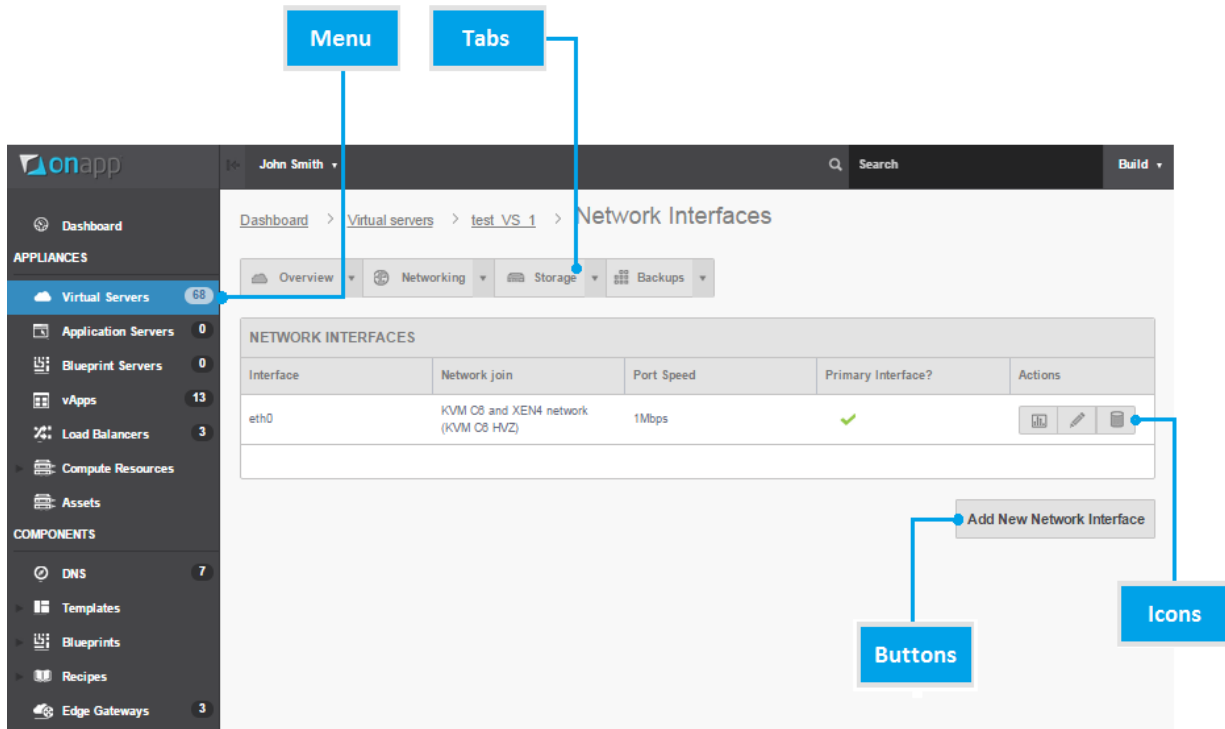

OnApp 4.2 Administration Guide

This guide provides an overview of OnApp's cloud deployment and management software, and explains in detail how to configure and manage your cloud using the OnApp Control Panel interface.

Key to interface and icons

This guide refers to various elements of the OnApp interface, including Menu items, Tabs, Icons and Buttons. These are illustrated below. The specific functions available depend on the permissions assigned to the user currently logged in.

This guide is aimed at Administrators and Users with limited permissions will not be able to access all functionality, or may be denied access to functions they can see.

The following icons are referred to in this guide: