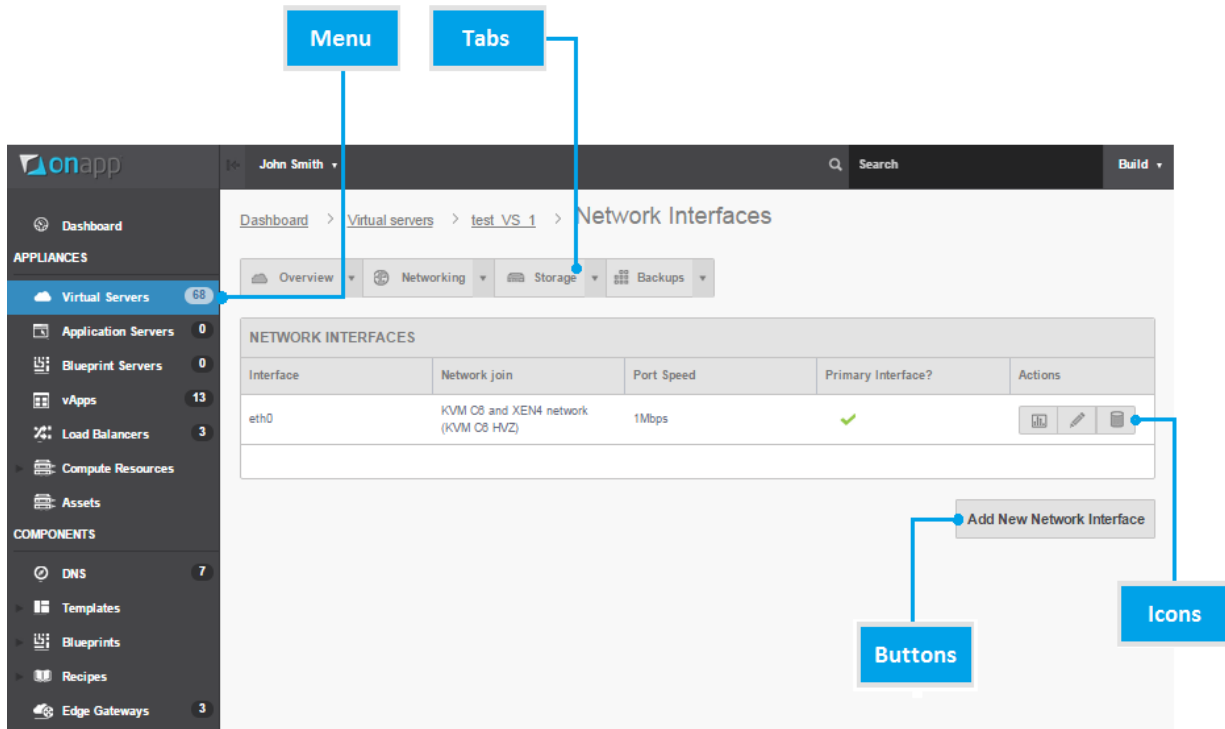

# OnApp 5.0 Administration Guide

This guide provides an overview of OnApp's cloud deployment and management software, and explains in detail how to configure and manage your cloud using the OnApp Control Panel interface.

## Key to interface and icons

This guide refers to various elements of the OnApp interface, including Menu items, Tabs, Icons and Buttons. These are illustrated below. The specific functions available depend on the permissions assigned to the user currently logged in.

This guide is aimed at Administrators and Users with limited permissions will not be able to access all functionality, or may be denied access to functions they can see.

The following icons are referred to in this guide: