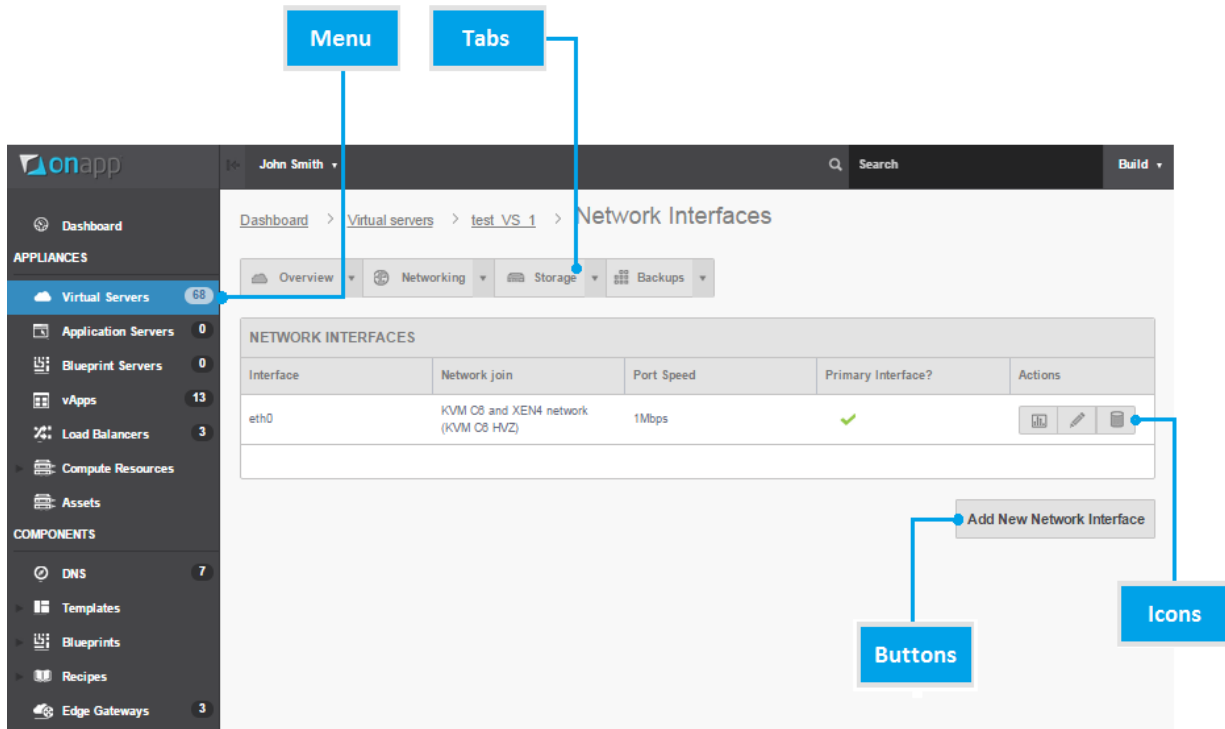

OnApp 5.4 Administration Guide

This guide provides an overview of OnApp's cloud deployment and management software, and explains in detail how to configure and manage your cloud using the OnApp Control Panel interface.

Key to interface and icons

This guide refers to various elements of the OnApp interface, including Menu items, Tabs, Icons and Buttons. These are illustrated below. The specific functions available depend on the permissions assigned to the user currently logged in.

This guide is aimed at Administrators and Users with limited permissions will not be able to access all functionality, or may be denied access to functions they can see.

The following icons are referred to in this guide: