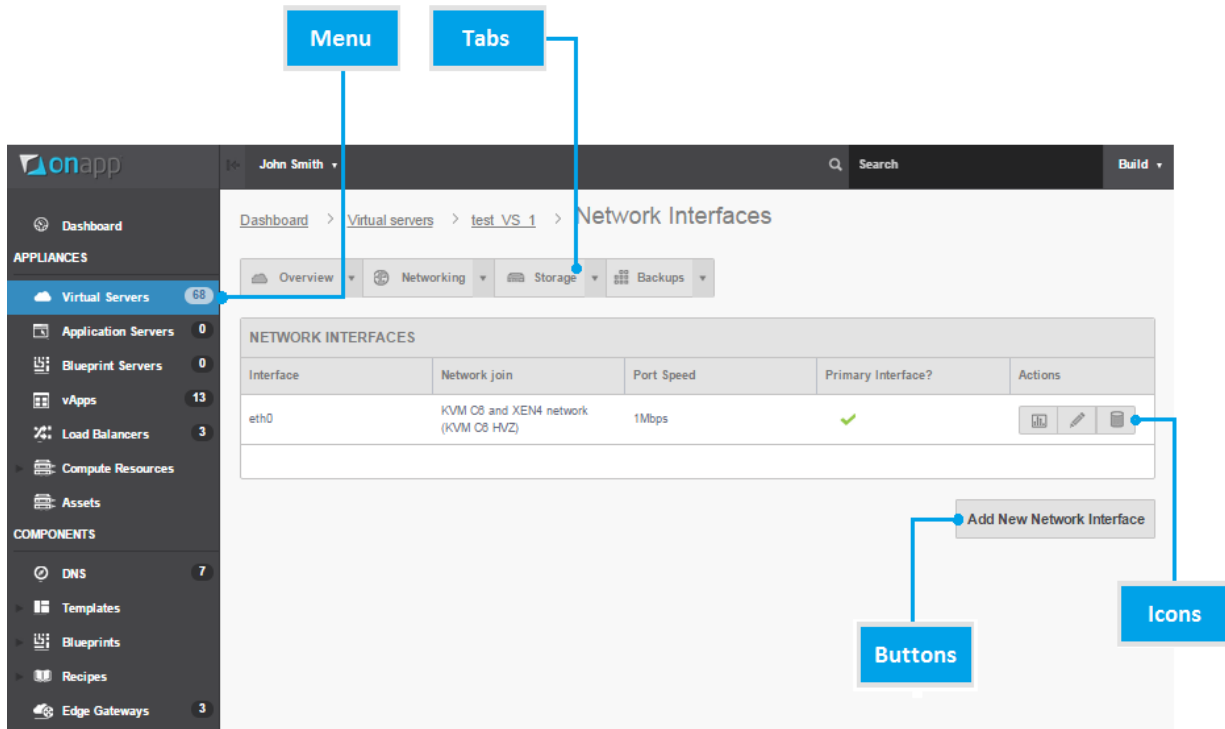

OnApp 5.2 Administration Guide

This guide provides an overview of OnApp's cloud deployment and management software, and explains in detail how to configure and manage your cloud using the OnApp Control Panel interface.

Key to interface and icons

This guide refers to various elements of the OnApp interface, including Menu items, Tabs, Icons and Buttons. These are illustrated below. The specific functions available depend on the permissions assigned to the user currently logged in.

This guide is aimed at Administrators and Users with limited permissions will not be able to access all functionality, or may be denied access to functions they can see.

The following icons are referred to in this guide: