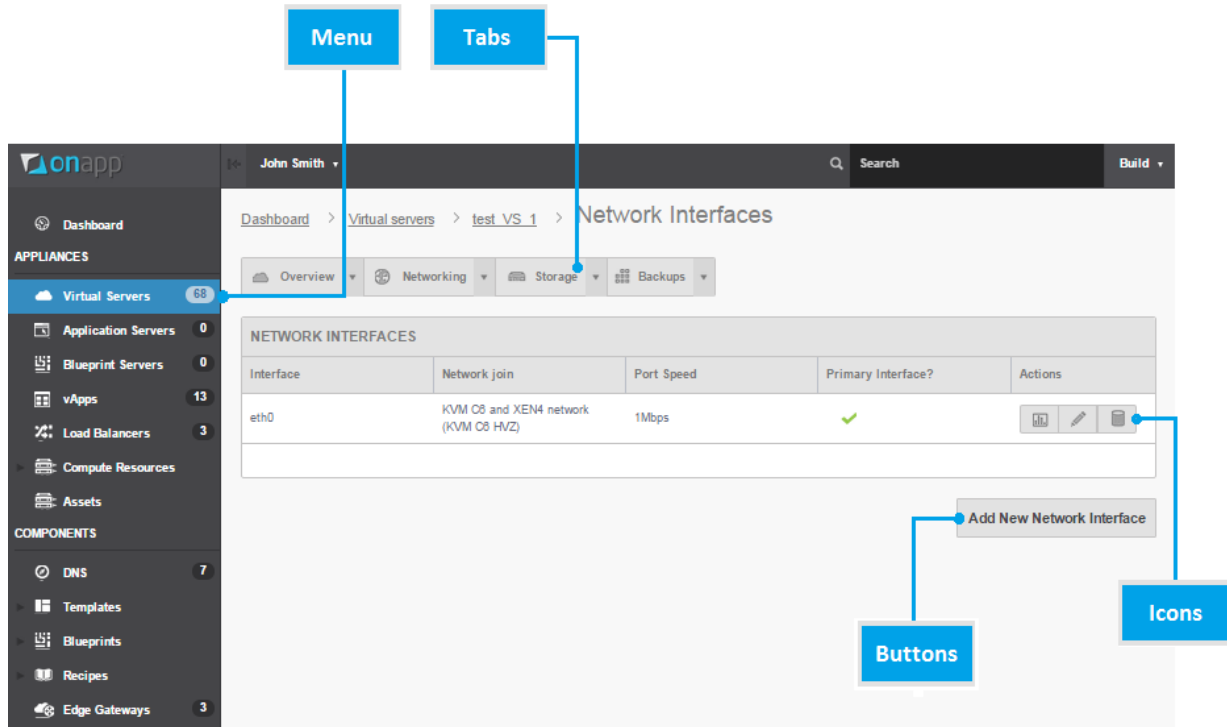

OnApp 5.0 Administration Guide

This guide provides an overview of OnApp's cloud deployment and management software, and explains in detail how to configure and manage your cloud using the OnApp Control Panel interface.

Key to interface and icons

This guide refers to various elements of the OnApp interface, including Menu items, Tabs, Icons and Buttons. These are illustrated below. The specific functions available depend on the permissions assigned to the user currently logged in.

This guide is aimed at Administrators and Users with limited permissions will not be able to access all functionality, or may be denied access to functions they can see.

The following icons are referred to in this guide: