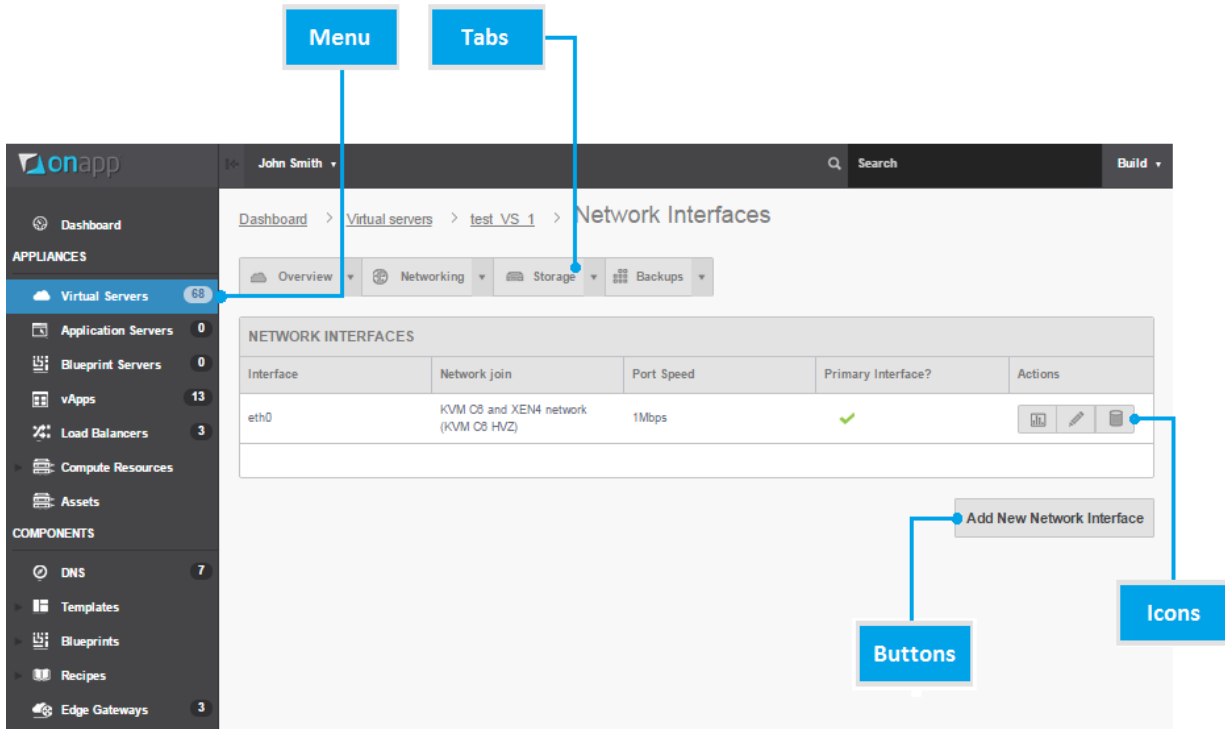

OnApp 5.4 Administration Guide

This guide provides an overview of OnApp's cloud deployment and management software, and explains in detail how to configure and manage your cloud using the OnApp Control Panel interface.

Key to interface and icons

This guide refers to various elements of the OnApp interface, including Menu items, Tabs, Icons and Buttons. These are illustrated below. The specific functions available depend on the permissions assigned to the user currently logged in.

This guide is aimed at Administrators and Users with limited permissions will not be able to access all functionality, or may be denied access to functions they can see.

The following icons are referred to in this guide: